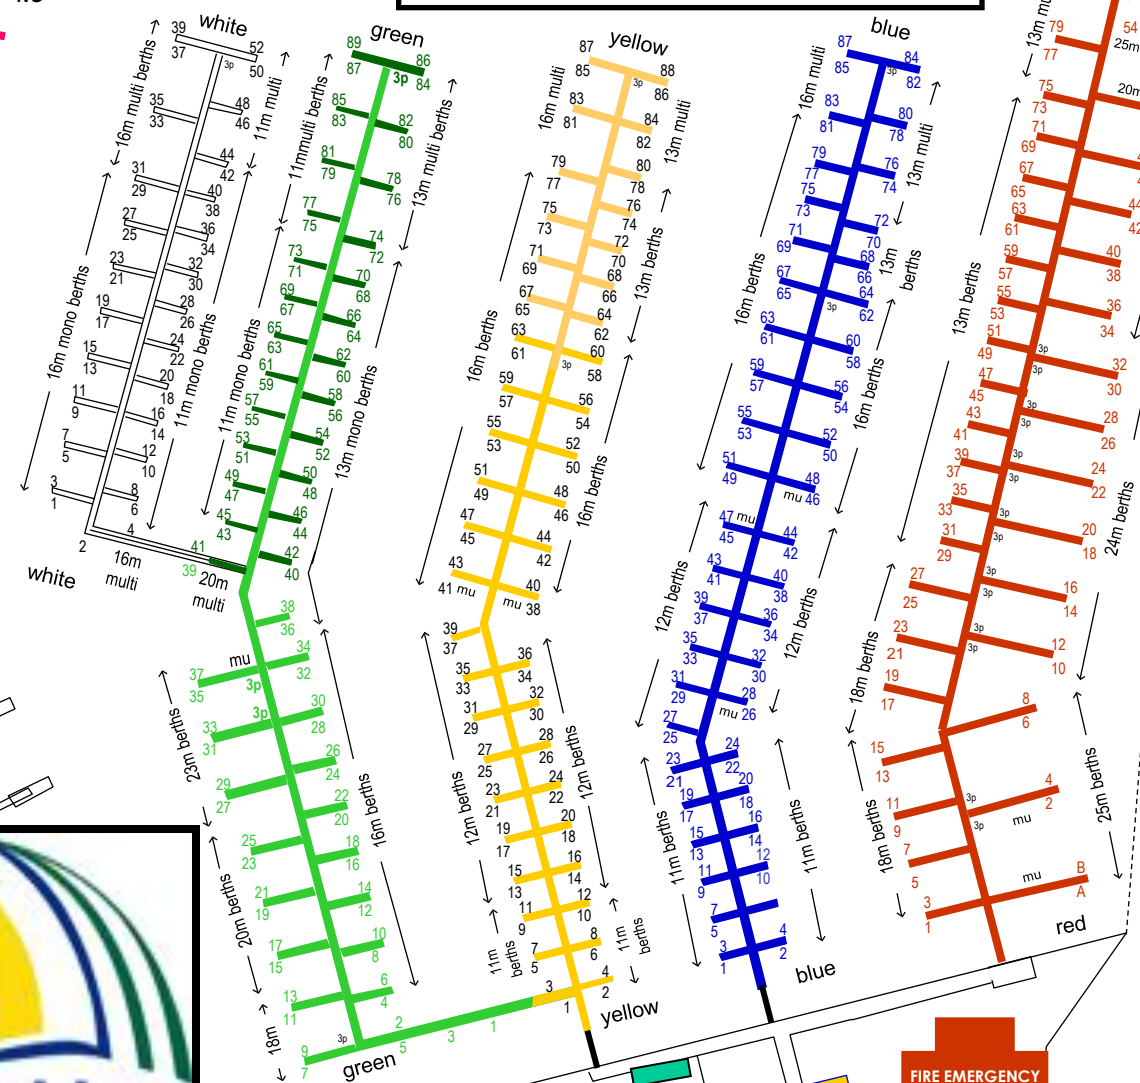

boatyard

40 tonne travelift

NORTHERN MARINA (permanent berthing only) not to scale

SOUTHERN MARINA not to scale

5 ensuite ablutions & laundry

marina centre

garbage

15M berths

Breakwater Drive

Waterline Way

Waterline Way

boat ramp

QT carpark

Rosslyn Head National Park

Rosslyn Bay Boat Harbour