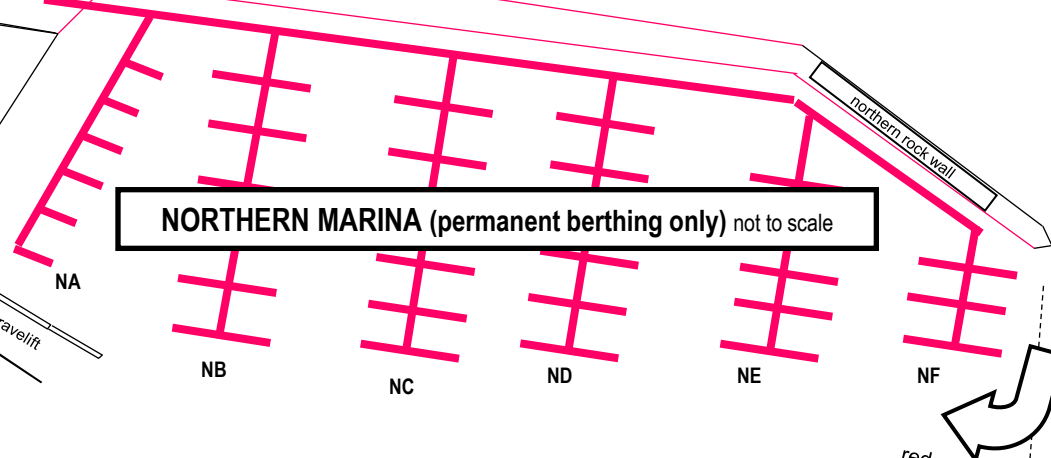

boatyard

40 tonne travelift

NORTHERN MARINA (permanent berthing only) not to scale

SOUTHERN MARINA not to scale

5 ensuite ablutions & laundry

marina centre

garbage

15M berths

Breakwater Drive

Waterline Way

Waterline Way

boat ramp

QT carpark

Rosslyn Head National Park

Rosslyn Bay Boat Harbour